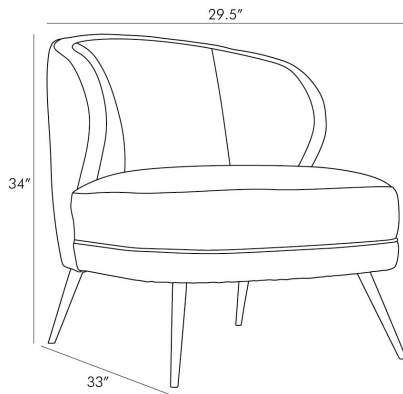

ARTERIOS

KITTS CHAIR MINERAL GREY LEATHER

8148

H: 34 IN, W: 29.5 IN, D: 33 IN

Mineral Leather

Contract Suitable As Is

Occasional chairs are known for their sense of casual luxury. The Kitts Chair is no exception built plush and sturdy for whatever your lifestyle brings. The curved back gives you ample support while the sloping arms keep you curled up inside. Upholstered in a plush Mineral Grey Leather with welting details to accentuate the curves. The base rests on tapered light bronze finished metal legs that have a hint of glisten.

APPEARANCE

Material	Aluminum, Leather
Finish	Bronze, Mineral Grey
Top Coat/Sealant	false

DIMENSIONS

Foot Print	W: 29.5 IN, D: 33 IN
Back Leg Height	7.5 IN
Front Leg Height	8.5 IN
Seat	W: 28.5 IN, D: 22 IN
Seat Height	18 IN
Seat	W: 28.5 IN, D: 22 IN